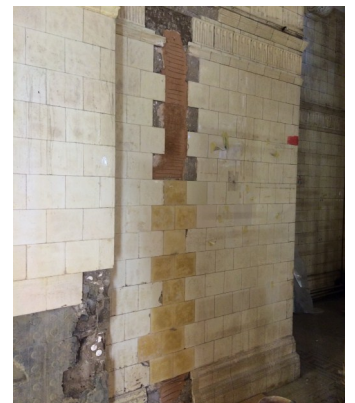

Tile Restoration

Tile restoration is a growing part of Quadrigas business.

Using innovative technologies, Quadriga are able to repair and restore aged and damaged ceramic tiles in-situ.

Creating molds and using a unique mix Quadriga are able to perfectly recreate missing tiles to match their surroundings and using the very latest technology we are able to perfectly match the exact pantone of its neighbour.

The coatings are spray applied by our skilled craftsmen in-situ.

Projects Include:

Manchester Victoria Train Station

Churchgate House, Manchester

GADBROOK HOUSE

GADBROOK
PARK

RUDHEATH

NORTHWICH